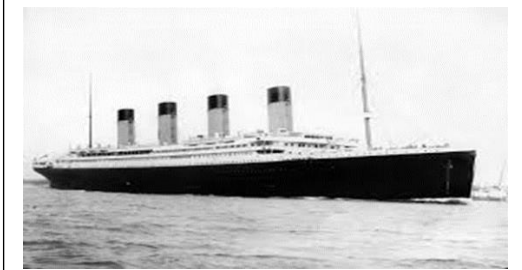

WALT order historical events

Context: The sinking of the Titanic

17.1.22

10th April 1912  
The ship sailed from  
England.

14<sup>th</sup> April 1912 11:40pm  
The Titanic hit an iceberg

10<sup>th</sup> - 14<sup>th</sup> April 1912  
The passengers enjoyed a  
holiday.

15th April 1912  
The Titanic starts to fill with  
water.

15th April 1912  
The Titanic sunk to the  
bottom of the ocean.

15th April 1912  
The Titanic broke in half.