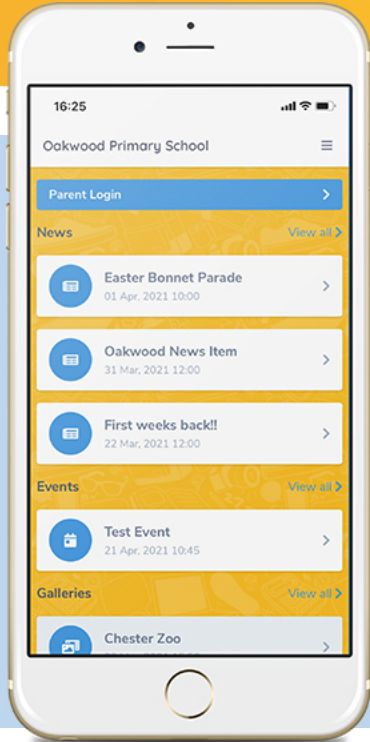

# GUIDE TO OUR APP FOR PARENTS & CARERS

School Spider allows you to receive and return information directly to and from the school.

Receive instant messages, complete surveys, book your parents' evenings and make payments.

Select your school to get started!

## LOGGING IN

Once you have selected the school, you will see posts from the school website. Click parent dashboard to login or create an account. Create an account by pressing "create account" and enter your email address.

## TAKE A LOOK AROUND

See all action items on your dashboard

Click to respond or book for each child

Click the envelope to see your recent messages

Click these 3 lines to:  
- Switch between areas  
- Edit your profile  
- Logout