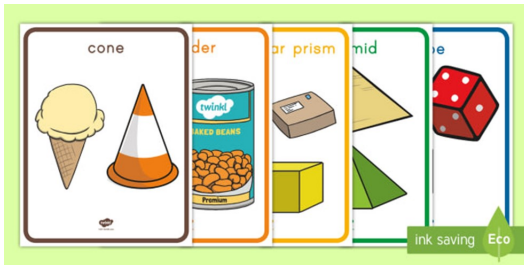

Must Box

- Read your book for 10 minutes every day with an adult and record this in your reading diary.
- This week in maths, we have been recapping 3d and 2d shapes. Find different 3d shapes in your house. Draw a picture and label the 2d faces.

Year 2

Homework Menu

Homework due in by: 22.3.23

Choose box

This week you could....

- The spring season officially starts on 20th March. Can you spot any signs of spring? You could do some artwork, make a list or take a photo.
- Friday 17th March is National Sleep Day. Have a look at the healthy minds sleep worksheets about why we need sleep and how we help ourselves have better sleep.

- Complete the Seahorses reading comprehension sheet.

SPaG Zone

On Purple mash, you have been set two punctuation tasks. Choose the sentence with the correct punctuation, or correctly add the punctuation to complete the sentence.